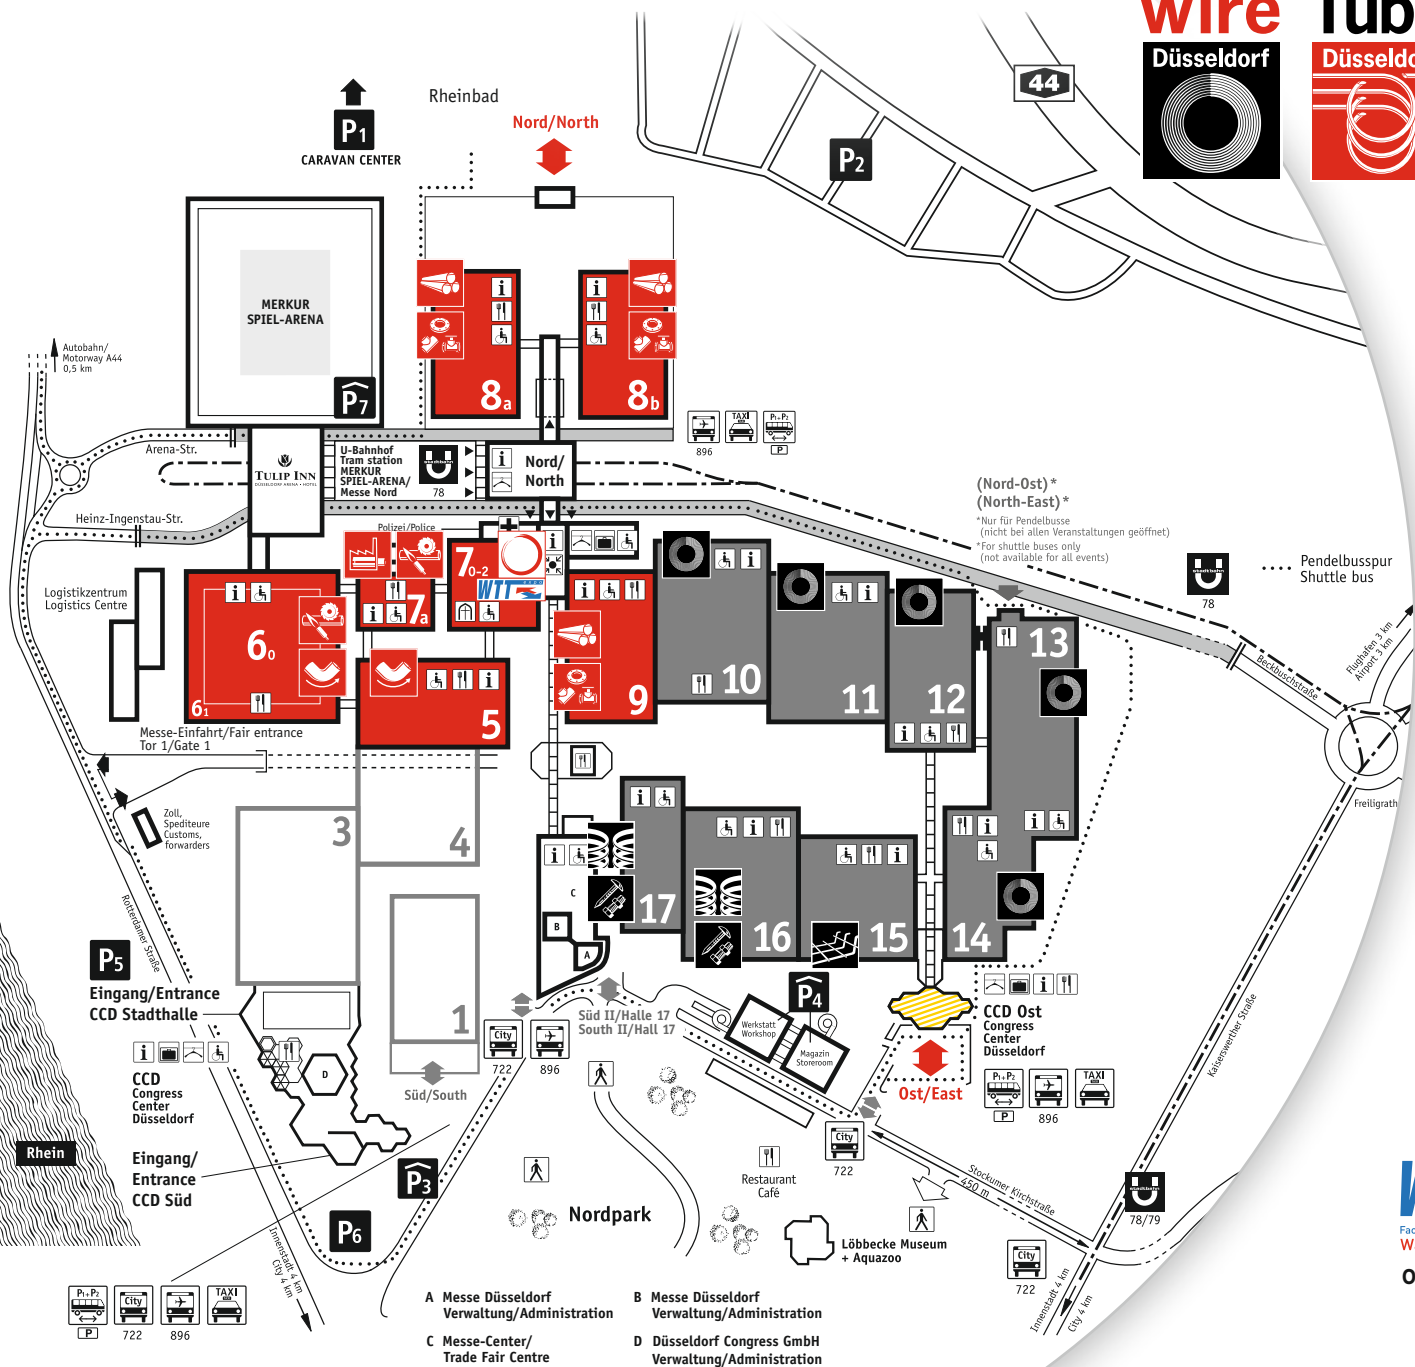

A Messe Düsseldorf
Verwaltung/Administration
B Messe Düsseldorf
Verwaltung/Administration
C Messe-Center/
Trade Fair Centre
D Düsseldorf Congress GmbH
Verwaltung/Administration

1. **wire Düsseldorf**
2. **Halls 10-14**
     Wire, Cable, Wire Products and Technology
   - **Hall 15**
     Mesh Welding Technology
   - **Halls 16-17**
     Spring Making Technology and Products
   - **Halls 16-17**
     Fastener Technology and Products
   - **Hall 17**
     meet China's expertise

1. **Tube Düsseldorf**
2. **Halls 5-6**
     Bending and Forming Technology
   - **Halls 6, 7a**
     Pipe and Tube Processing Technology
   - **Hall 7a**
     Plants and Machinery
   - **Hall 7**
     meet China's expertise
   - **Hall 7.1**
     WTT-Expo

- **Halls 8a, 8b, 9**
  Tube Accessories
- **Halls 8a, 8b, 9**
  Tube Manufacturing and Distribution

WTT expo
Fachmesse und Forum für industrielle
Wärme- und Kältetechnik
07-09 December 2020

Messe Düsseldorf GmbH
P.O. Box 10 10 06_40001 Düsseldorf_Germany
Tel. +49 211 4560 01_Fax +49 211 4560 668
www.messe-duesseldorf.de